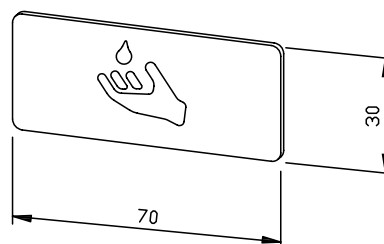

"SOAP" PICTOGRAM FOR GLUING AC425

70 x 30 x 0,8 mm

- Pictogram with „Soap“ motif in 0.8 mm thick stainless steel (AISI 304), satin finished and brushed.
- Mounting with double-sided glue dots.
- Delivery includes fixing material.
- Weight, including single package: 0.1 kg

Suggested text for specifications:

Pictogram for gluing with ‚Soap‘ motif in 0.8 mm thick stainless steel (AISI 304), satin finished and brushed. Delivery includes fixing material.

Dimensions: 70 x 30 x 0.8 mm

Article No. AC425

Available surface	ID No.
satin finished	700 425

Ernst Wagner GmbH & Co. KG

Ernst-Abbe-Straße 21 · D-72770 Reutlingen · Tel.: +49712151539-0 · Fax: -20
info@wagner-ewar.de · www.wagner-ewar.de

WAGNER
E W A R